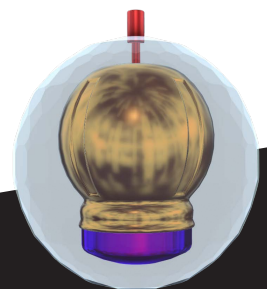

OPTIMUM IDOL™

BEHIND THE DESIGN:

With the overwhelming success and popularity around the globe of the original IDOL™, we felt it was important to take those original components and spin them forward with our latest advancements in coverstock and outer core technology.

OUTSIDE - you will find our latest version of our often imitated, never duplicated, MicroTrax™ Solid Reactive coverstock. This version is our latest "fully loaded" nanoparticle material that creates plenty of traction without losing any responsiveness down lane where it is cherished the most.

INSIDE - you will find the forever famous Ikon™ weightblock shape from the original IDOL Series wrapped with A.I. Core Technology, thus creating stronger overall core dynamics as well as more overall energy dispersement as it travels through the pins.

PRODUCT DETAILS:

COVERSTOCK: MicroTrax™ Solid Reactive

CORE: Ikon™ + A.I. Core Technology

COLOR: Heliotrope Purple

FINISH: 2000-grit Abralon®

CONDITION: Medium Oil - Heavy Oil

FLARE POTENTIAL: High

AVAILABLE WEIGHTS: 16 - 12 lbs.

PRODUCT SKU: RIX

13-12 lbs.

VISIT
ROTOGRIP.COM
FOR MORE DETAILS

WEIGHT	RG	DIFF
16 lbs.	2.47	.054
15 lbs.	2.47	.056
14 lbs.	2.51	.054
13 lbs.	2.58	.047
12 lbs.	2.64	.037